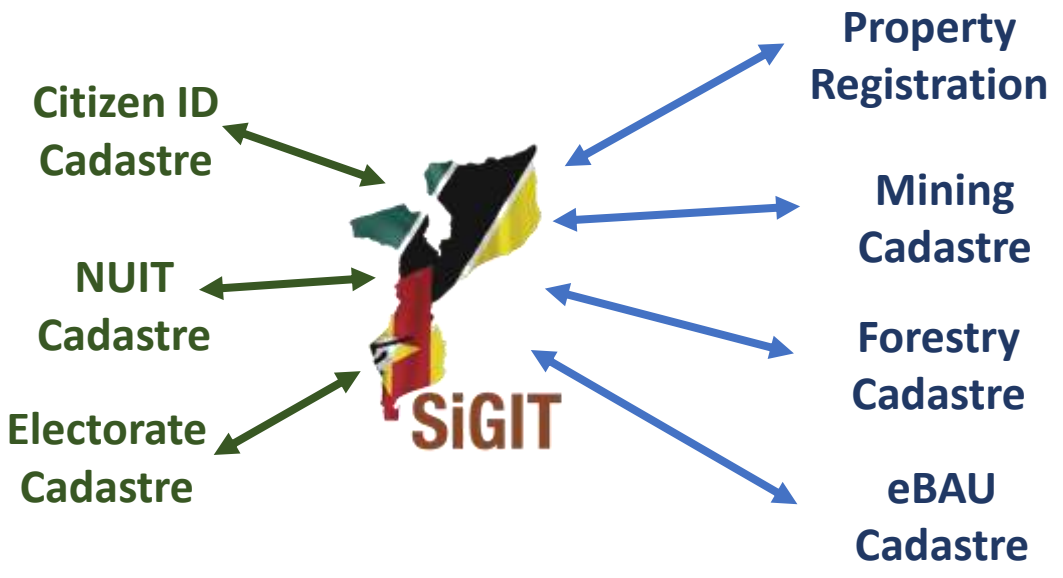

“Terra Segura” Program

- **Target:** Good faith occupations and customary lands
- **Goals:**
 - **Security of Tenure:** 5 Million Parcels and 4 thousand communities
 - **Sustainable Land National Cadastre**
 - Complete, Quality of data, Up-to-date;
 - Flexible for new requirements;
 - Adds value: informed decisions; social and economic development.
- **Period:** 5 years

Challenge 1: Massive Land Registration

Implement the Fit For Purpose Methodology

Adopt Digital Collection of Data and Use of Imagery

Community-Based Crowdsourcing

Challenge 2: Enrichment of the Land Cadastre

Interoperate with other Cadastres

Launch the GeoPortal

Challenge 3: Maintenance of Land Cadastre

**Deliver Community
Cadastre Dossiers**

**Implement flexible
procedures for cadastre
updates**

Community

District
Authorities