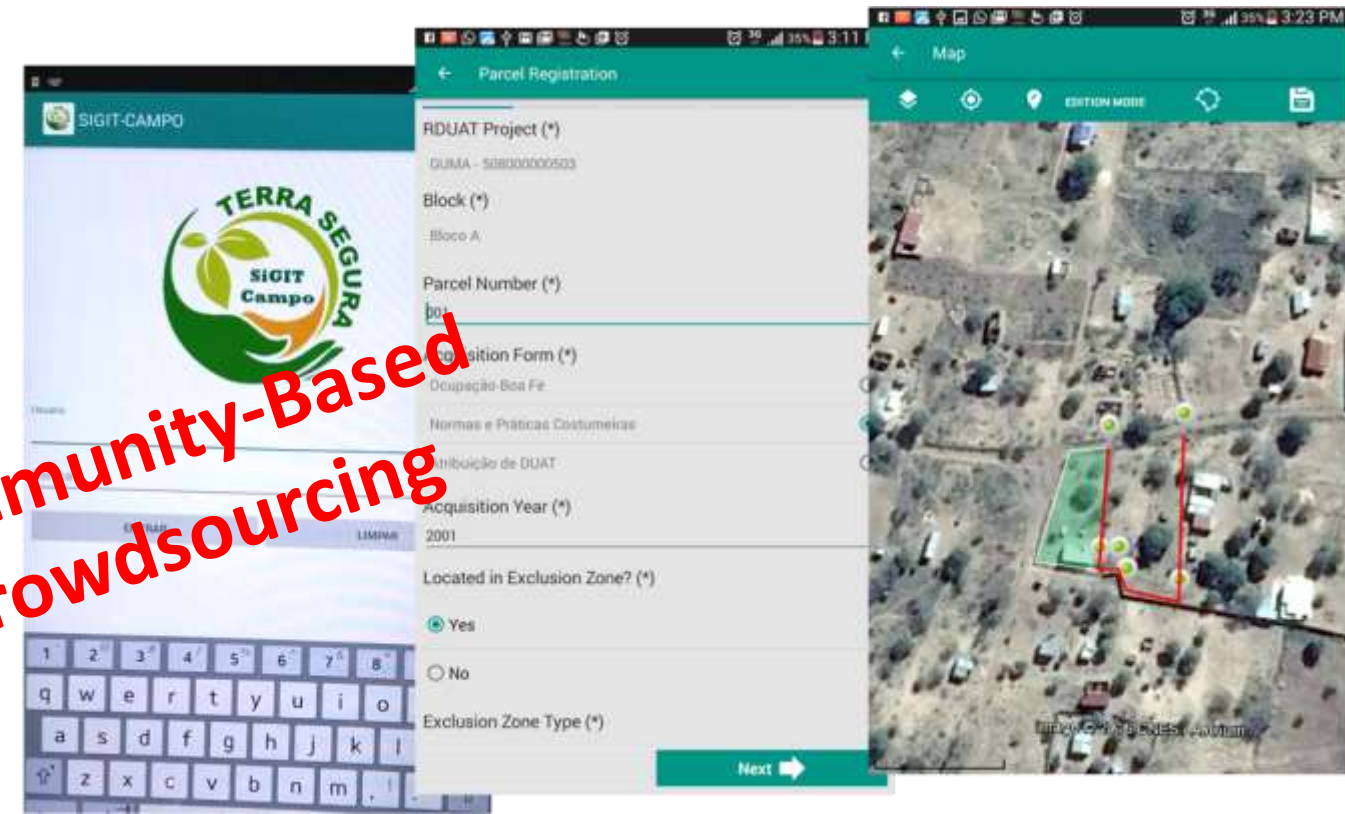

EMBRACING OUR SMART WORLD WHERE THE CONTINENTS CONNECT:
ENHANCING THE GEOSPATIAL MATURITY OF SOCIETIES

Platinum Sponsors

Mozambique's Context

- 800 000 km²
- Aprox. 26 million people
- Several customary practices
- 90% unregistered land

“Terra Segura” Program

- **Target:** Good faith occupations and customary lands
- **Goals:**
 - **Security of Tenure:** 5 Million Parcels and 4 thousand communities
 - **Sustainable Land National Cadastre**
 - Complete, Quality of data, Up-to-date;
 - Flexible for new requirements;
 - Adds value: informed decisions; social and economic development.
- **Period:** 5 years

Challenge 1: Massive Land Registration

Implement the Fit For Purpose Methodology

Adopt Digital Collection of Data and Use of Imagery

Community-Based Crowdsourcing

Challenge 2: Enrichment of the Land Cadastre