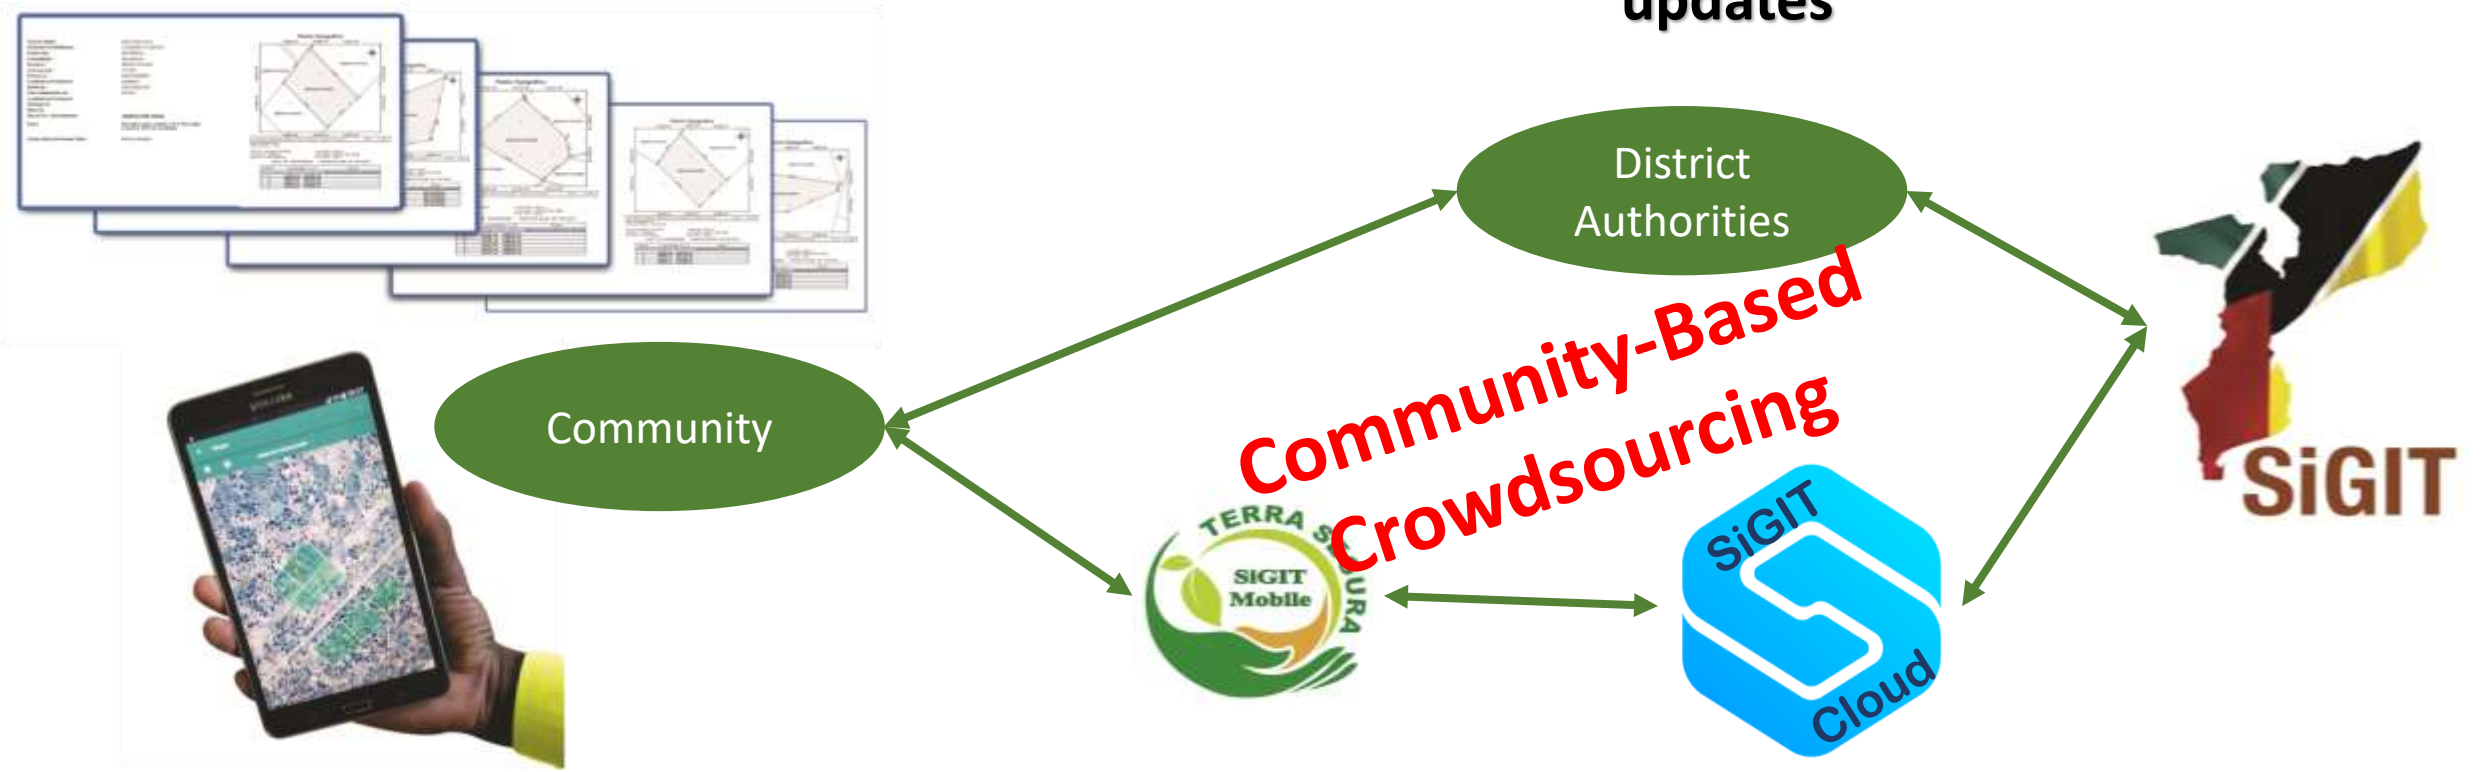

Community

District
Authorities

**Community-Based
Crowdsourcing**