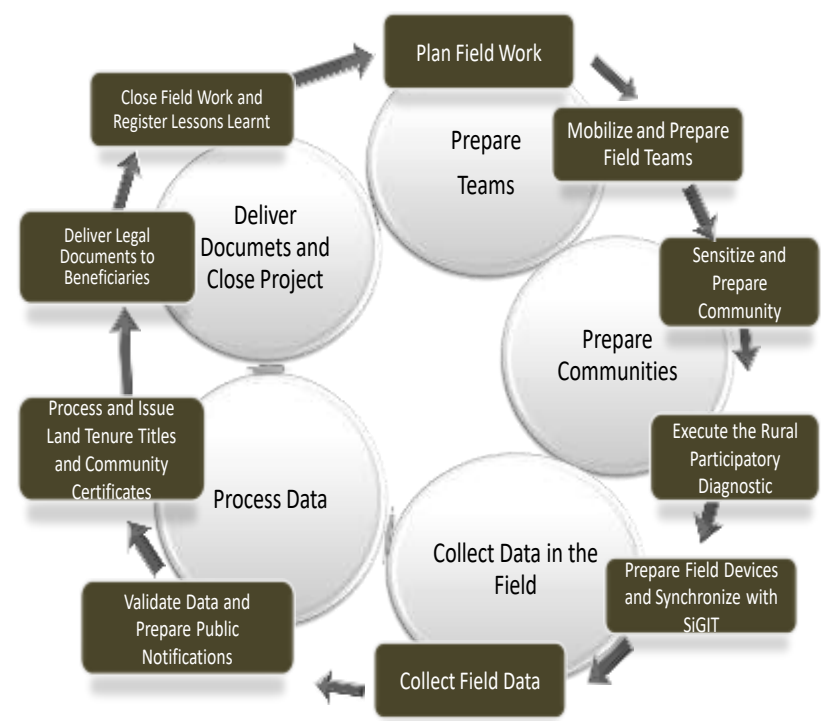

FIG

VI FIG CONGRESS

May 2018 Istanbul

Presented at the FIG Congress 2018,
May 6-11, 2018 in Istanbul, Turkey

SiGIT-Land Information System and the Challenges Imposed by the Fit for Purpose Approach to Land Administration

EMBRACING OUR SMART WORLD WHERE THE CONTINENTS CONNECT:
ENHANCING THE GEOSPATIAL MATURITY OF SOCIETIES

Platinum Sponsors

Mozambique's Context

- 800 000 km²
- Aprox. 26 million people
- Several customary practices
- 90% unregistered land

“Terra Segura” Program

- **Target:** Good faith occupations and customary lands
- **Goals:**
 - **Security of Tenure:** 5 Million Parcels and 4 thousand communities
 - **Sustainable Land National Cadastre**
 - Complete, Quality of data, Up-to-date;
 - Flexible for new requirements;
 - Adds value: informed decisions; social and economic development.
- **Period:** 5 years

Challenge 1: Massive Land Registration

Implement the Fit For Purpose Methodology

Adopt Digital Collection of Data and Use of Imagery

Community-Based Crowdsourcing

Challenge 2: Enrichment of the Land Cadastre