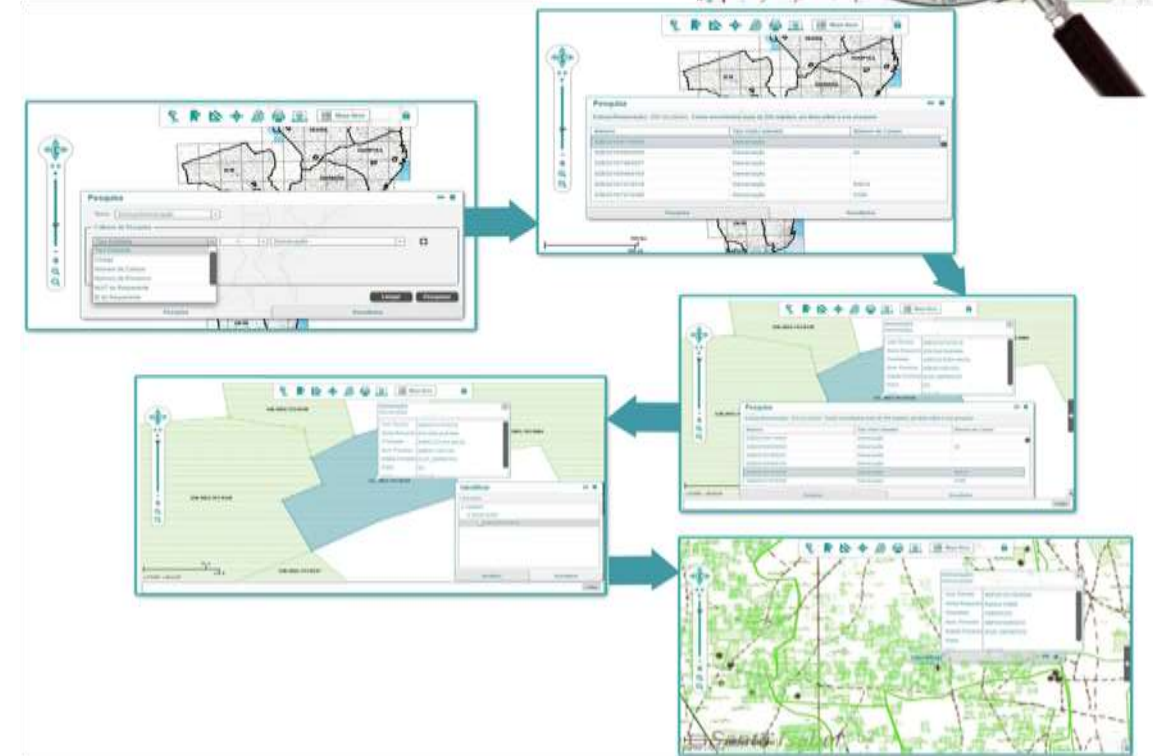

“Terra Segura” Program

- **Target:** Good faith occupations and customary lands
- **Goals:**
 - **Security of Tenure:** 5 Million Parcels and 4 thousand communities
 - **Sustainable Land National Cadastre**
 - Complete, Quality of data, Up-to-date;
 - Flexible for new requirements;
 - Adds value: informed decisions; social and economic development.
- **Period:** 5 years

Challenge 1: Massive Land Registration

Implement the Fit For Purpose Methodology

Adopt Digital Collection of Data and Use of Imagery

Community-Based Crowdsourcing

Challenge 2: Enrichment of the Land Cadastre

Interoperate with other Cadastres

Launch the GeoPortal

Challenge 3: Maintenance of Land Cadastre

**Deliver Community
Cadastre Dossiers**

**Implement flexible
procedures for cadastre
updates**

Community

District
Authorities